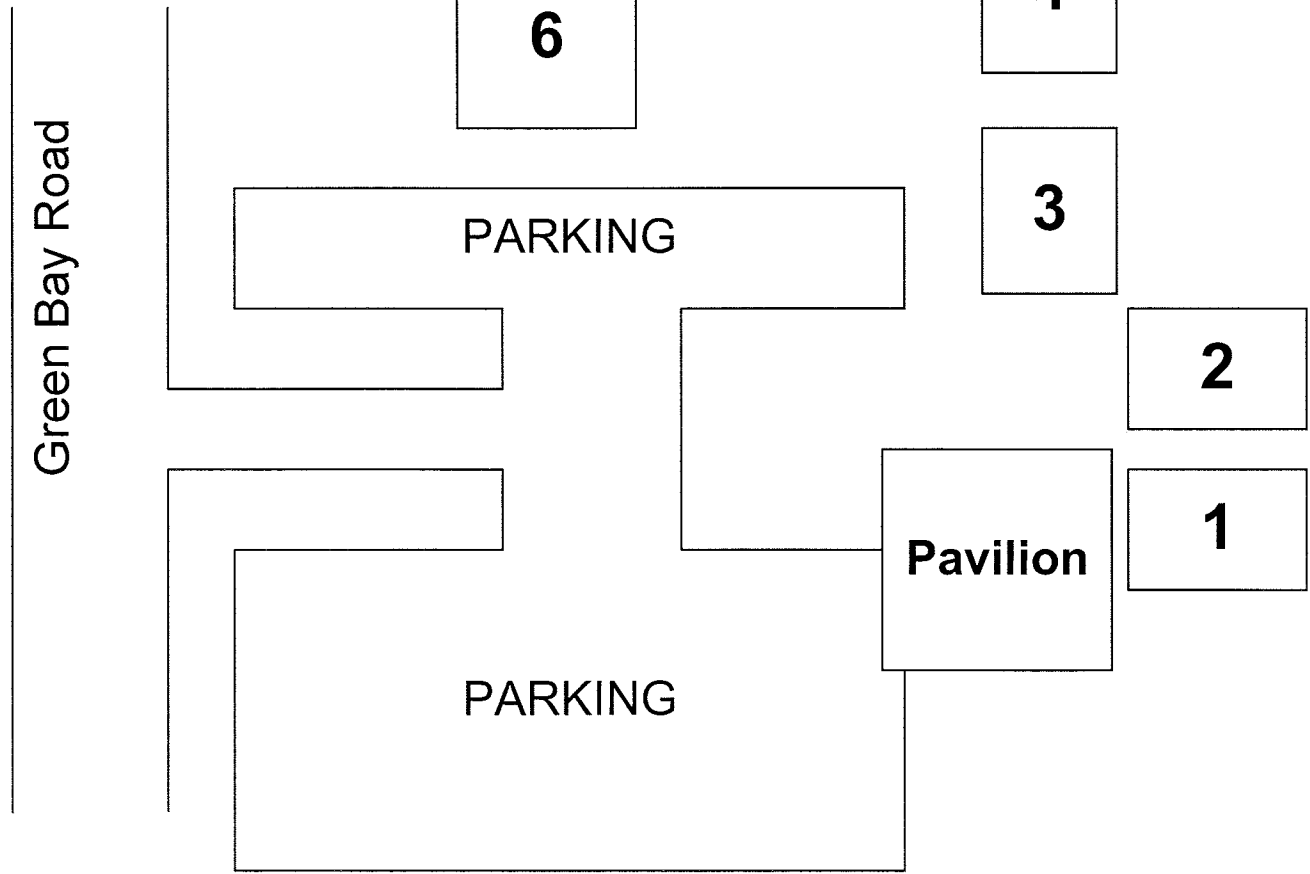

Mequon River Barn Park

9808 North Cedarburg Road

Mequon

(Also Known as Green Bay
Road at this location.)

From Milwaukee: North on I-43, 9 miles to Exit 82 Brown Deer Road West Exit. Take Brown Deer west 2.2 miles to Green Bay Road. Turn right or north on Green Bay Road and go 1.2 miles to Mequon River Barn Park on right.

From Madison: East on I-94 to I-45. North on I-45 to Good Hope Road. East on Good Hope Road to 76th Street. North on 76th Street to Brown Deer Rd., East on Brown Deer Rd. to Green Bay Rd. North on Green Bay road 1.2 miles to River Barn Park on right.

From Fox Valley: South on I-45 to 167 East. 167 East is the same as Mequon Road. Go East 7.4 miles to 76th Street and one more mile to Cedarburg Road/Green Bay Rd. Go south on Cedarburg/Green Bay Rd. Park on the left.